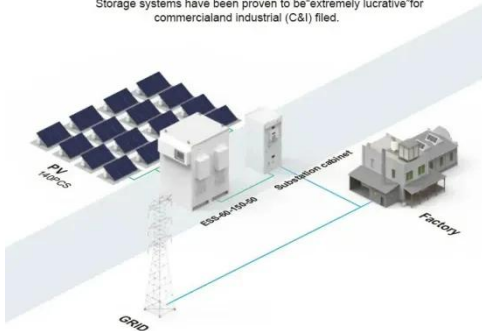

BASIC APPLICATION

provider that encompasses technology research and ...

[Learn More](#)

Yingli 400W Solar Panel 108 Cell All Black YL400D-37e-1/2 ...

This panel takes full advantage of the Passivated Emitter Rear Contact (PERC) technology that allows it to capture up to 12% more energy. All thanks to a reflective layer on the back.

[Learn More](#)