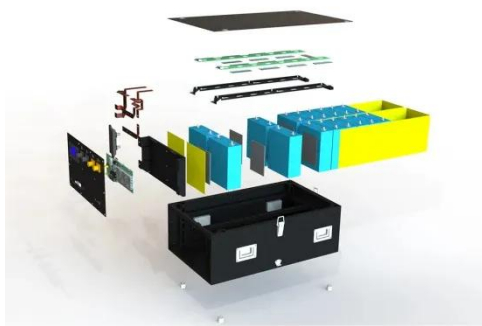

High-Efficiency yingli solar 400w