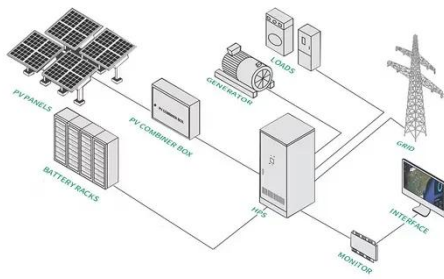

[Learn More](#)

LZY Energy Storage Products

Learn about LZY's cutting-edge products, from mobile solar PV containers, photovoltaic glass, and BESS power conversion systems.

[Learn More](#)

Outdoor BESS Cabinet & Container

BESS Container, Container BESS, 1MW Container, Energy Storage Container, BESS Cabinet, Energy storage Cabinet, outdoor cabinet

[Learn More](#)

YAOUNDE INDUSTRIAL AND COMMERCIAL ENERGY STORAGE ...

Ranging from 208kWh to 418kWh, each BESS cabinet features liquid cooling for precise temperature control, integrated fire protection, modular BMS

architecture, and long-lifespan lithium iron phosphate ...

[Learn More](#)

All in One 200kwh Lithium Battery Bess Outdoor Cabinet

This is a working principle diagram of a solar energy storage system, showing the process from solar power generation to energy storage, use and grid connection.