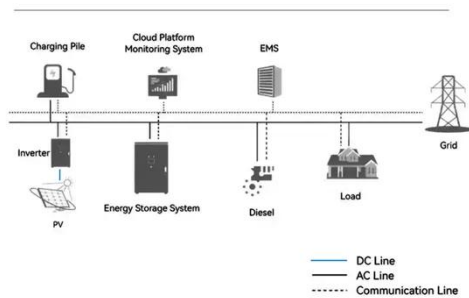

### System Topology

## Process - Xinlai New Energy Technology Co.,Ltd

It is a photovoltaic power generation facility that is constructed and operated at or near the user's site, and is characterized by self-consumption on the user's side, excess power being connected to the ...