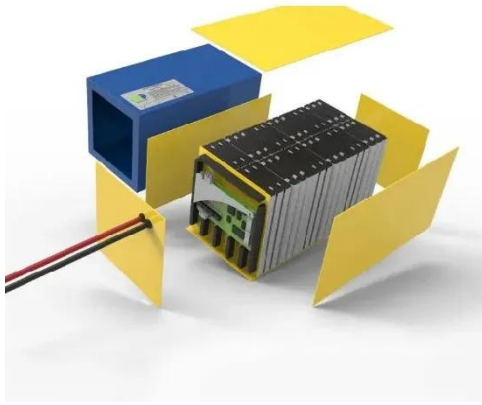

Wiring diagram of single crystal photovoltaic panel string welding machine

Wiring diagram of single crystal photovoltaic panel string welding m

Parameter table of polycrystalline photovoltaic panel string ...

Follow these procedures when string welding a solar panel: Check for the defects on the cell. These include improper angle, lack of edge, and the poor state of the welding belt.

[Learn More](#)

Schematic diagram of automatic string welding of photovoltaic ...

[Learn More](#)

Photovoltaic panel welding machine

The first phase in a photovoltaic module manufacturing line is joining the solar cells, which is done by a solar tabber and stringer, a totally automatic machine able to optimise the ...

[Learn More](#)

Single crystal photovoltaic panel string welding machine function

Several solar cell string configurations in the photovoltaic modules are simulated using a simulation program for integrated circuits, looking for a mitigation of the effects of shading and/or non