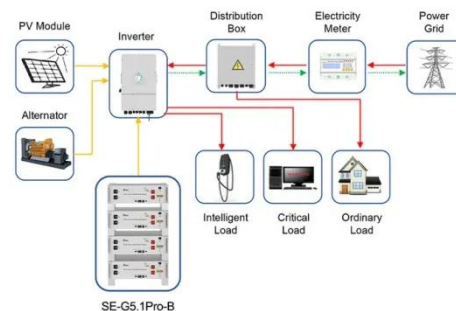

Schematic diagram of automatic string welding of photovoltaic ...

Learn how to wire a 12V solar panel system with this straightforward wiring diagram and step-by-step guide. Wiring a 12V solar panel typically involves connecting the positive and negative terminals of ...

Application scenarios of energy storage battery products

[Learn More](#)