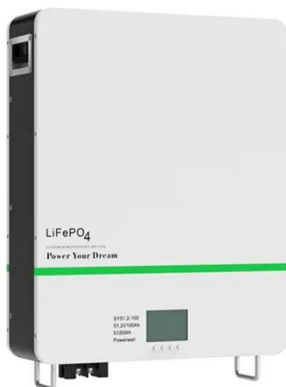

[Learn More](#)

IP65 Outdoor Power Cabinet , Weatherproof Electrical Enclosure

This IP65-rated outdoor power supply cabinet is engineered to provide reliable power management and protection in harsh environments. Built with high-strength galvanized or stainless steel, the cabinet ...

[Learn More](#)

Outdoor Enclosures , NEMA-Rated Telecom Cabinets , IP55, IP65

Explore AZE's premium NEMA-rated and weatherproof enclosures designed for telecom, industrial electrical, and energy storage applications. Built to withstand harsh environments and extreme ...

[Learn More](#)

Outdoor Communication Energy Cabinet With Wind Turbine

The cabinet uses robust lithium iron phosphate batteries with a storage