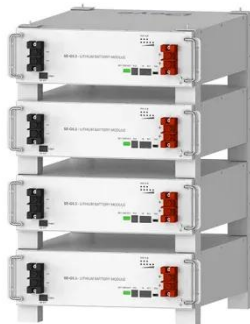

Deye Official Store

10 years
warranty

storage system for various industrial and commercial applications. Highly suitable for all kinds of outdoor applications such as EV charging stations, industrial parks, ...

[Learn More](#)

261kWh Liquid Cooling Energy Storage System , Wenergy

The 261kWh liquid-cooled BESS is an advanced outdoor energy storage cabinet designed for commercial and industrial applications. Featuring a high-efficiency liquid cooling system, it ensures ...