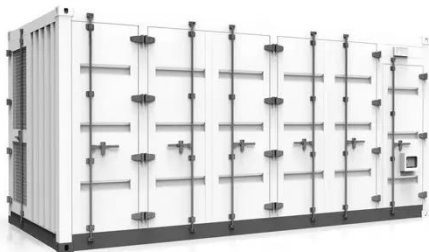

Wholesale 1600 amp switchgear in Moscow

Metal Enclosed Switchgear, 1600 Amp, 208Y/120 V AC, 3-Pole 4 ...

Compatible with 600V AC, the switchgear features a manual operating handle. This bottom feed disconnect carries a 65 kA at 208Y/120V AC interrupt rating. The switchgear comes with and accepts ...

[Learn More](#)

1600 AMP Switchgear

DEI Power Solutions delivers UL-certified 1600 Amp switchgear with fast nationwide shipping and 24-hour service support. Built for safety, durability, and performance in outdoor electrical distribution -- ...

[Learn More](#)

Best wholesale 1600 amp switchgear wholesaler

Also the items have already been certified by multiple safety certification. We'll offer our Best wholesale 1600 amp switchgear wholesaler products in top-quality and most favourable value.

[Learn More](#)

Upgrade Your Power Systems with