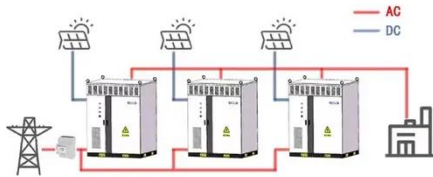

[Learn More](#)

Eaton 1600A Pow-R-Line Breaker Panel Switchgear ...

Your purchase will include what is pictured and described above ONLY.

[Learn More](#)

WORKING PRINCIPLE

1600 Amp Service Entrance Switchgear In-Stock Now