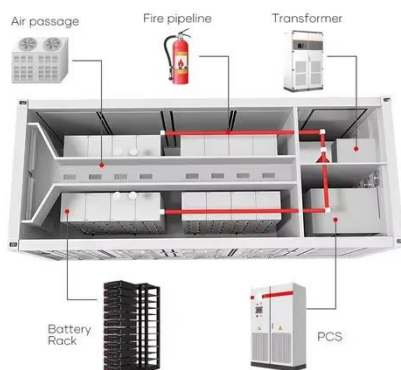

What is the use of hj battery solar-powered communication cabinet

---

Outdoor Photovoltaic Energy Cabinet, Base Station Energy Storage

Highjoule's Outdoor Photovoltaic Energy Cabinet and Base Station Energy Storage systems deliver reliable, weather-resistant solar power for telecom, remote sites, and microgrids.

[Learn More](#)

use, n. meanings, etymology and more , Oxford English Dictionary

to come (also fall, go, etc.) into use: to be introduced into customary or habitual employment or practice; to begin to be used; esp. (of vocabulary, syntax, etc.) to be introduced into common usage.

[Learn More](#)

Remote-Controlled Outdoor Communication Cabinet

The core advantage of the HJ-SG-D01 series outdoor communication cabinet lies in its integration of an efficient smart power energy management system. This system enables real-time ...

[Learn More](#)

USE definition and meaning , Collins