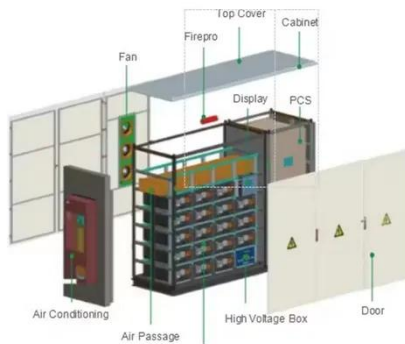

homeowners and businesses seeking reliable, high-capacity energy storage and backup power.

[Learn More](#)

SolarEdge Energy Hub 10.0kW 240 Volt AC Single Phase Energy

The SolarEdge Energy Hub Inverter (Energy Hub Inverter) is a highly flexible, resilient single phase inverter that offers superior performance, maximum energy cost savings, built-in consumption monitoring and optional ...

[Learn More](#)