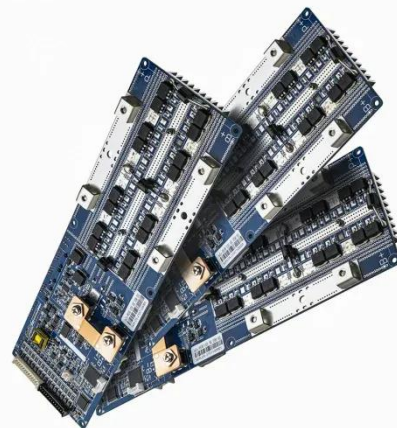

Technology of wind power in container communication stations

A globally interconnected solar-wind power system can meet future electricity demand while lowering costs, enhancing