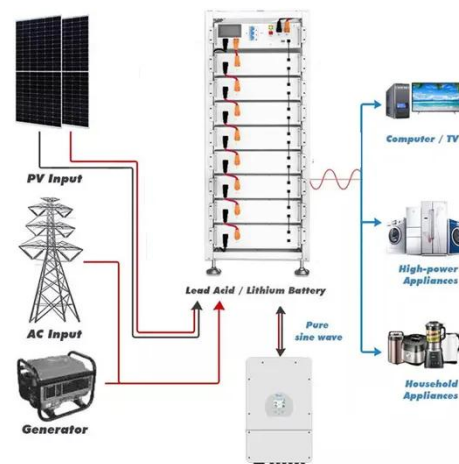

5kVA Inverter Load Capacity , Complete Load Handling Guide 2026

Get a clear idea of the 5kVA inverter load capacity, including supported appliances, battery requirements, and ideal usage for homes and offices. This simple guide helps you ...

[Learn More](#)

What can 5KVA run? - Your Wisdom Tips

What can 5KVA run? A generator with a 5kva can power 1 refrigerator, 1 microwave oven, 1 television, and 1 air conditioner. The capacity of this type of