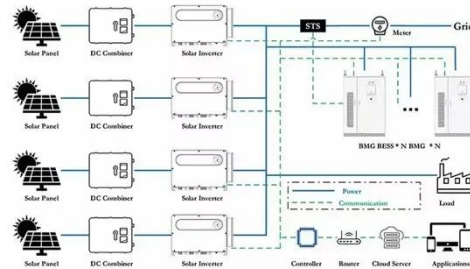

OUTDOOR COMMUNICATION ENERGY CABINET WITH WIND ...

Why should you choose Huijue energy storage cabinet? As a leading innovator in advanced energy systems, Huijue ensures that this cutting-edge system seamlessly supplies sustainable energy for ...

[Learn More](#)

Wind-solar hybrid for outdoor communication base stations

Integrated Solar-Wind Power Container for Communications This large-capacity, modular outdoor base station seamlessly integrates photovoltaic, wind power, and energy storage to provide a stable ...

[Learn More](#)

MOGADISHU DISTRIBUTED ENERGY STORAGE CABINET ...

Why should you choose energy storage cabinets? This ensures that energy storage cabinets can provide a complete solution in emergency situations such as fires.

[Learn More](#)