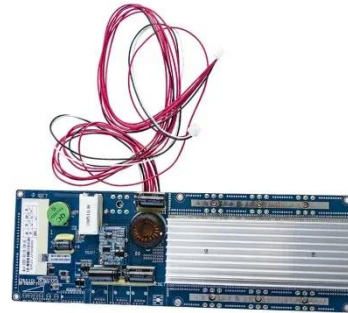

Advanced 4G and 5G LTE SDR Small Cell Base Station Outdoor is an integrated system capable of handling 4G or 5G LTE

...

[Learn More](#)