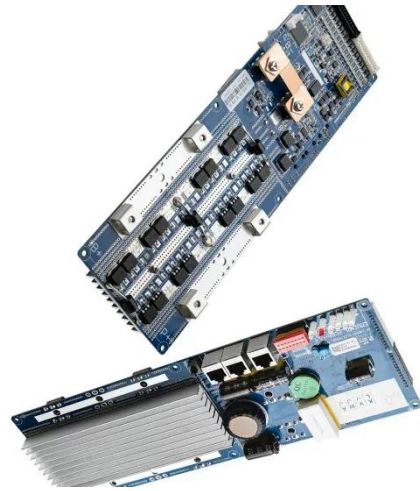

panel array and a wind power generation system with a capacity of 600W to 2000W. Managed by AI, the system ensures low-carbon, energy-efficient, and stable ...

[Learn More](#)

Contact Us

For catalog requests, pricing, or partnerships, please visit:
<https://www.v4venison.co.za>