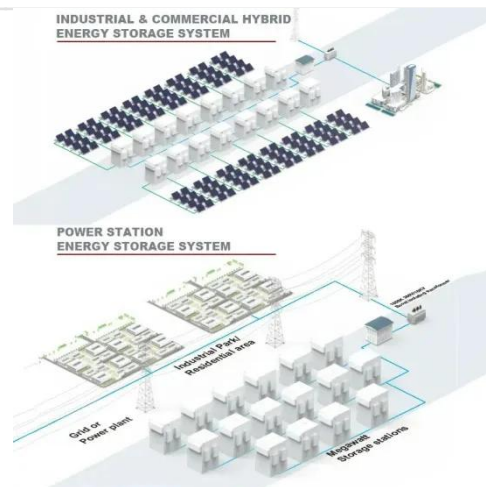

The Moore MCCES Series of Environmental Enclosures are configurable, outdoor environment communication enclosures designed and manufactured for applications such as Telephony, CATV ...

[Learn More](#)

Base Station Energy Cabinet

The Base Station Energy Cabinet is a fully enclosed, weather-resistant telecom energy cabinet designed to provide reliable power distribution and battery backup for outdoor communication networks.

[Learn More](#)

[Learn More](#)

Eltek Datasheet template v6

The Type 4 telecom power outdoor cabinet is a new generation platform designed to meet customer needs, give configuration flexibility and supports a variety of applications.