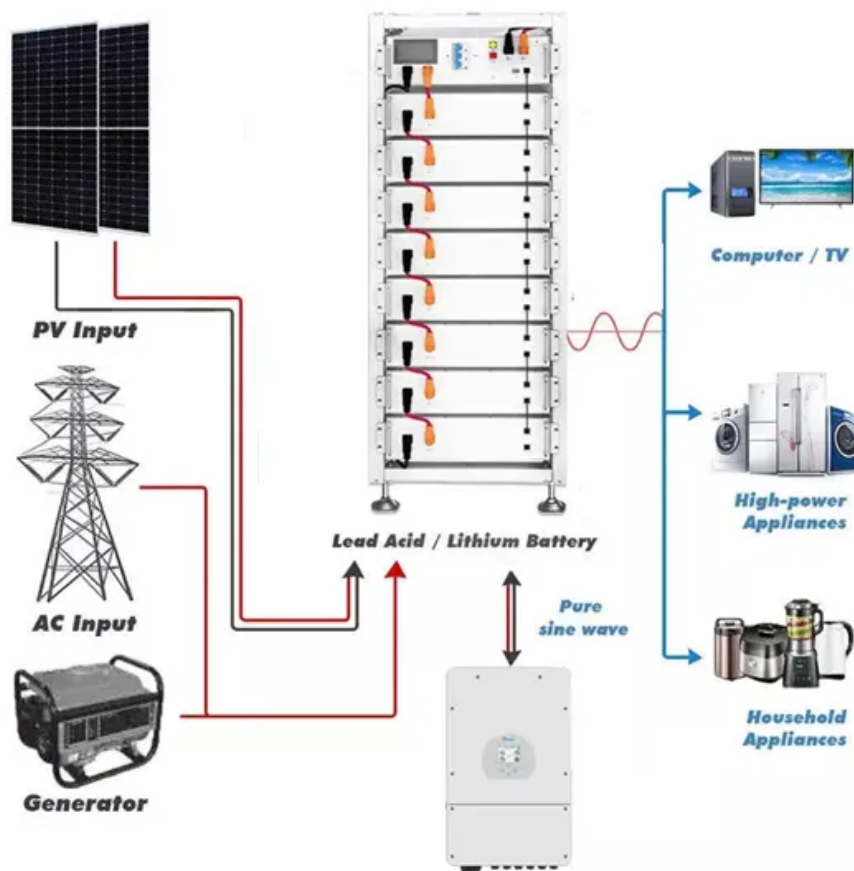

Use of battery energy storage system cabinet for communication base station

Overview

Energy storage cabinets serve as an integral element within the telecommunications ecosystem. Their primary role lies in storing electric energy for backup purposes, ensuring that base stations remain operational during grid outages or fluctuating power demands. A base station (or BTS, Base Transceiver Station) typically includes: Base station energy storage refers to batteries and supporting hardware that power the BTS when grid power is unavailable or to smooth out intermittent renewable sources like solar. Users can use the energy storage system to discharge during load peak periods and charge from the grid during low load periods, reducing peak load demand and saving electricity. The Base Station Energy Cabinet is a fully enclosed, weather-resistant telecom energy cabinet designed to provide reliable power distribution and battery backup for outdoor communication networks. This helps reduce power consumption and optimize costs. Functionality in telecom environments, 2. Explore cutting-edge Li-ion BMS, hybrid renewable systems & second-life batteries for base stations.

Use of battery energy storage system cabinet for communication ba

What are the base station energy storage cabinets? , NenPower

Energy storage cabinets serve as an integral element within the telecommunications ecosystem. Their primary role lies in storing electric energy for backup purposes, ensuring that base ...

[Learn More](#)

Base Station Energy Cabinet

The Base Station Energy Cabinet is a fully enclosed, weather-resistant telecom energy cabinet designed to provide reliable power distribution and battery backup for outdoor communication networks.