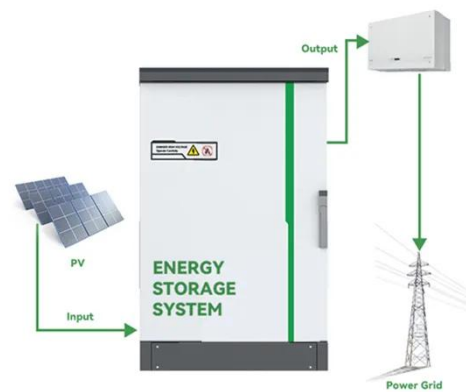

UPS for Telecom Applications [Cell Towers & WISP]

A proper UPS (Uninterrupted Power Supply) backup is necessary for telecom applications in order to have uninterrupted service for its always growing customer base in the event of power failure.

[Learn More](#)

Uninterruptible Power Supply (UPS), Reliable Off-Grid Power

EFOY solutions provide off-grid relay stations in hard-to-reach locations with reliable and continuous power to