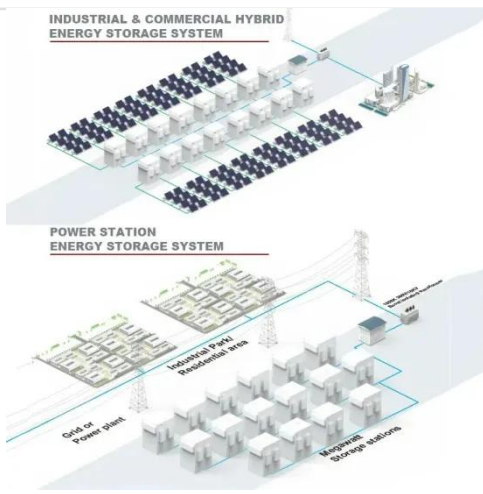

designs.

[Learn More](#)

The United Kingdom Maps & Facts

Where is United Kingdom? The United Kingdom, colloquially known as the UK, occupies a significant portion of the British Isles, located off the northwestern coast of mainland Europe.

[Learn More](#)

Contact Us

For catalog requests, pricing, or partnerships, please visit:
<https://www.v4venison.co.za>