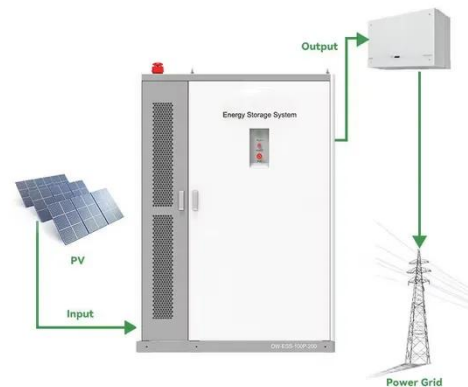

THREE-PHASE MODULAR UPS

The range includes just two cabinet configurations: up to 5 power modules with internal batteries (25 - 125 kW) up to 10 power modules (25 - 250 kW).

[Learn More](#)

Galaxy VS UPS 25kW 208V for up to 4 internal 9Ah smart modular ...

[Learn More](#)

Legrand KEOR MOD RI Rackmount 25kVA/25kW 3/3 Modular UPS ...

With a capacity of 25kVA and a footprint of just 2 rack units, the Keor MOD RI power module ensures maximum performance in exceptionally small spaces.