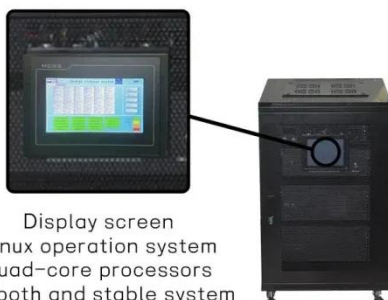

Tower wind turbine generator

Tower wind turbine generator

40 Kg Mast / Tower Set

Thanks to its hinged system, one person can easily install it and ...

[Learn More](#)

Best Roof Wind Turbine Generators for Home and Off-Grid Power

This guide highlights the top-rated wind turbine generators designed for roof or outdoor mount, focusing on power output, durability, startup wind speed, and design features.

[Learn More](#)

Display screen
Linux operation system
quad-core processors
smooth and stable system