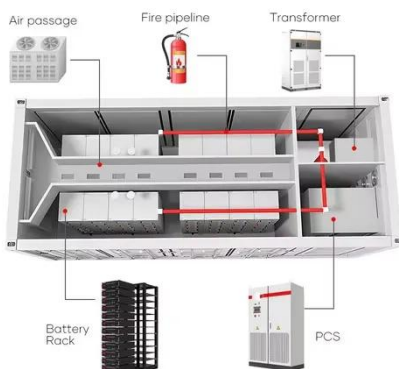

Solar Panel Direction & Orientation: 2025 Complete Guide

Discover the optimal direction and angle for solar panels to maximize energy output. Complete guide with calculations, tools, and location-specific recommendations for 2025.

[Learn More](#)

Maximize Efficiency: Best Direction for Solar Panels , Sunrun

Learn the best direction for solar panels to optimize energy efficiency and savings. Find expert advice on positioning your panels for maximum