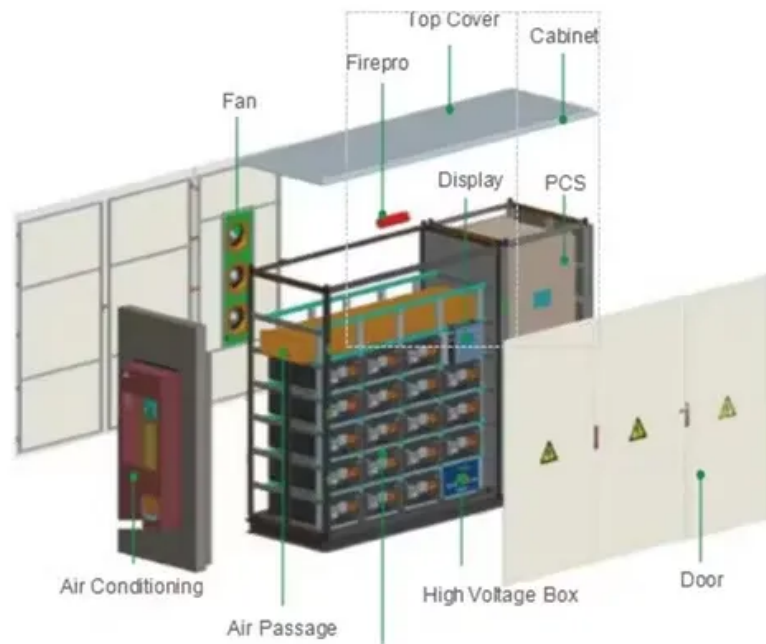

# Temporary square and round tables can be placed in lockers

## Overview

---

Click below for a FREE quote to get started on your rental or purchase of a temporary locker room. Check each product page for other buying options. Piffny Locker Organizer Shelf, Adjustable Width and Height, Ideal Locker for School, Office, and Gym Lockers. (Pink) . Slyde Lockers bring a sleek and modern aesthetic to your outdated locker systems, offering adaptable storage for modern office systems and hybrid work tools like our TOTem Enhanced portable workstation. Our locker assortment includes Assembled & Unassembled options to fit your needs best. Made up of individual compartments, lockers allow people to have a safe, locked space where they can put their phones, wallets, clothing, and IDs without worrying. Uline stocks a wide selection of Lockers and Equipment.

## Temporary square and round tables can be placed in lockers

---