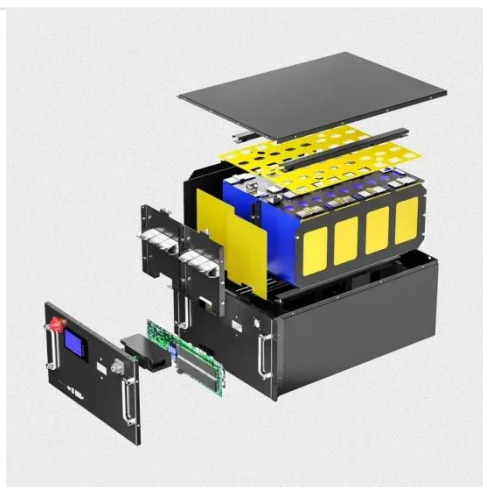

battery cabinets

Bete is one of the best battery cabinet manufacturing integrators in China, and we are committed to providing communications physical connectivity equipment products, technologies and services to ...

[Learn More](#)

Waterproof Outdoor Battery Cabinet , IP55-66 Telecom & Solar ...

The search for a waterproof outdoor battery cabinet reflects a growing demand in telecom, solar energy storage, and industrial power systems for durable, weather-resistant enclosures that protect sensitive ...

[Learn More](#)

Outdoor 19-inch 25U Lithium Battery Cabinet

This 25U Telecom Cabinet is engineered for solar battery storage, with a 12KWH capacity. It provides secure, weather-resistant protection for telecom and energy systems, ensuring reliable power ...

[Learn More](#)