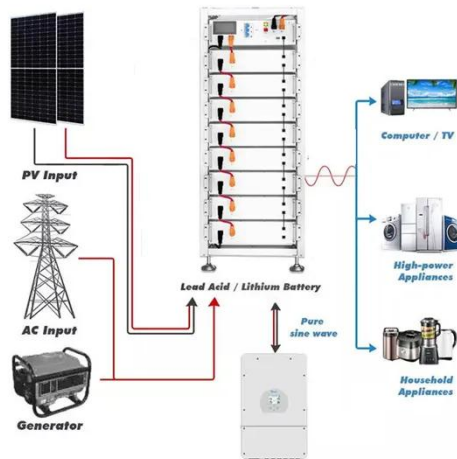

design with features like high energy density, battery management, multi-level safety protection, an outdoor cabinet with a modular ...

[Learn More](#)

Weatherproof Battery Enclosures for Solar & 12v Batteries , Outdoor

At AZE Telecom, we specialize in designing and manufacturing weatherproof battery boxes for solar and outdoor 12v battery enclosures that ensure your batteries remain safe, secure, and operational, no ...

[Learn More](#)

Customized Outdoor Energy Storage Cabinet

Customized Outdoor Energy Storage Cabinet for Solar Energy Grid-connected Lithium Battery. 80-130kwh capacity, stainless steel build, versatile applications., Alibaba

[Learn More](#)

CATL 90KW/266KWH All-in-one Outdoor Cabinet BESS

90KW/266KWH All-in-one Fully integrated Outdoor Cabinet BESS produced by catl Individual pricing for