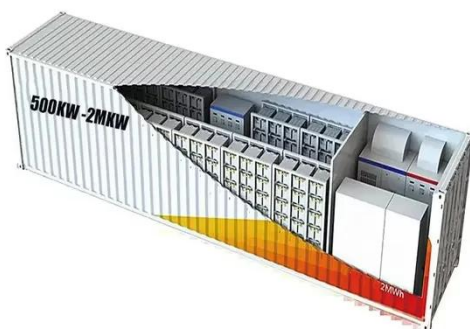

[Learn More](#)

 Extreme Light Weight

 X3 Extended Cycle life

 Low Self Discharge

 Superior Cranking Power

 Completely Sealed

 Environmental

Energy Storage Cabinet Outdoor 20KW 50KWh/ 30KW 60KWh