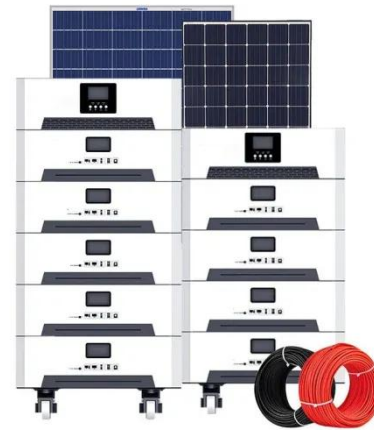

, Modular Design to Meet ...

Our commitment to customisation ensures that the dimensions and specifications of our energy storage cabinets are perfectly integrated into the customer's application scenarios.

[Learn More](#)

Custom Lithium Battery Solutions for Energy Storage in Tehran: A

Looking for tailored lithium battery solutions in Tehran's booming energy storage market? This guide explores how specialized manufacturers create customized energy storage systems for industries ...

[Learn More](#)

Energy Storage Containers in Tehran: Sustainable Solutions for ...

As Tehran's industrial sector grows exponentially, reliable energy storage solutions have become the backbone of power management across industries. This article explores how modular energy ...

[Learn More](#)