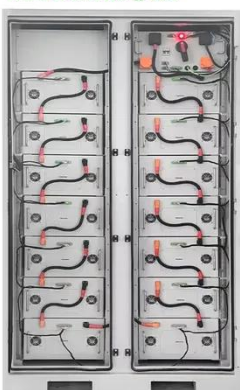

To Strive forward No Energy Waste