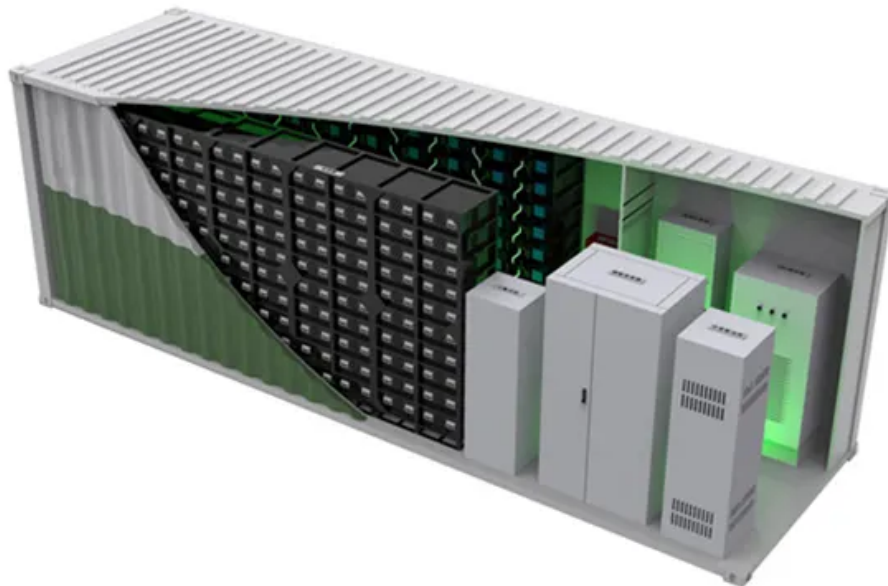

Sucre Telecom Energy Storage Cabinet for Emergency Command

Sucre Telecom Energy Storage Cabinet for Emergency Command

Large-capacity mobile energy storage container for Sucre campsite

I'm interested in learning more about your Large-capacity mobile energy storage container for Sucre campsite. Please send me detailed specifications and pricing information.

[Learn More](#)

Site Battery Storage Cabinet, Base Station Energy Storage

Highjoule's Site Battery Storage Cabinet ensures uninterrupted power for base stations with high-efficiency, compact, and scalable energy storage. Ideal for telecom, off-grid, and emergency backup ...

[Learn More](#)

Secondary Role of Solar Modules in Telecom Cabinets as Emergency ...

The combination of solar modules, advanced batteries, inverters, and automatic switching creates a resilient emergency power system for telecom cabinets. This integration supports ...

[Learn More](#)

SUCRE ENERGY STORAGE CONTAINER SPECIFICATIONS

What is energy storage container? SCU uses standard battery modules, PCS modules, BMS, EMS, and other systems to form standard containers to build large-scale grid-side energy storage projects..