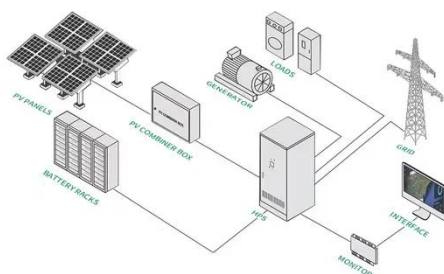

Sucre Telecom Energy Storage Cabinet for Emergency Command

Sucre Telecom Energy Storage Cabinet for Emergency Command

Large-capacity mobile energy storage container for Sucre campsite

I'm interested in learning more about your Large-capacity mobile energy storage container for Sucre campsite. Please send me detailed specifications and pricing information.

[Learn More](#)

Site Battery Storage Cabinet, Base Station Energy Storage

Highjoule's Site Battery Storage Cabinet ensures uninterrupted power for base stations with high-efficiency, compact, and scalable energy storage. Ideal for telecom, off-grid, and emergency backup ...

[Learn More](#)

Secondary Role of Solar Modules in Telecom Cabinets as Emergency ...

The combination of solar modules, advanced batteries, inverters, and automatic switching creates a resilient emergency power system for telecom cabinets. This integration supports ...

[Learn More](#)

SUCRE ENERGY STORAGE CONTAINER SPECIFICATIONS

What is energy storage container? SCU uses standard battery modules, PCS modules, BMS, EMS, and other systems to form standard containers to build large-scale grid-side energy storage projects..