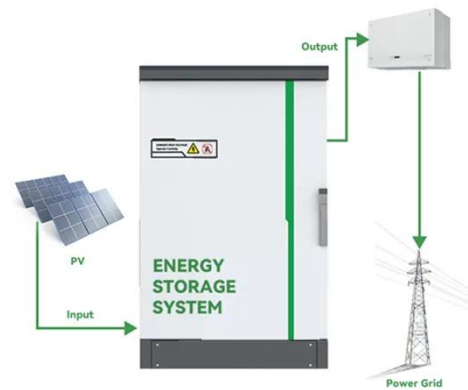

BESS Cabinets , Modular, ...

Featuring lithium-ion batteries, integrated thermal management, and smart BMS technology, these cabinets are perfect for grid-tied, off-grid, and microgrid applications. Explore reliable, and IEC ...

[Learn More](#)

Telecom Energy Storage System (TESS), Telecom Lithium Battery

Our telecom backup systems provide robust, high-performance energy storage solutions, ensuring uninterrupted power for telecom infrastructure, even in remote locations or during power outages.

[Learn More](#)

SUCRE ENERGY STORAGE CONTAINER SPECIFICATIONS

What is energy storage container? SCU uses standard battery modules, PCS modules, BMS, EMS, and other systems to form standard containers to build large-scale grid-side energy storage projects..

[Learn More](#)