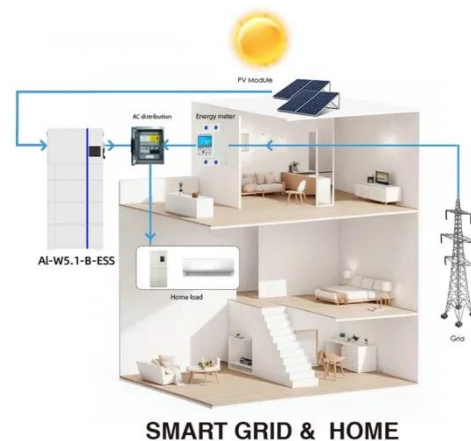

Standard power scale inverter cabinet for sports stadiums

Standard power scale inverter cabinet for sports stadiums

IISC Series Compact Inverter Systems

IISC Inverters will operate the emergency load at full brightness with a transfer speed of 2 milliseconds and feature a compact cabinet design to accommodate installations with limited space.

[Learn More](#)

i550 cabinet frequency inverter

The i550 cabinet frequency inverter is a compact control cabinet device with scalable functionality. It is versatile, reliable, and easy to use. The requirements of the Ecodesign Directive, Standard EN IEC ...

[Learn More](#)

Utility-Scale Power Conversion Solutions , EPC Power

The CAB1000 is a scalable power inverter that provides reliable energy conversion for applications of any size. Designed for both UL and IEC markets, it's the easy-to-use building block that gets your ...

[Learn More](#)

Can a single

These inverters are designed to work with three - phase power systems, which are better suited to the high - power requirements of stadiums. They can

provide higher power capacity, better load ...