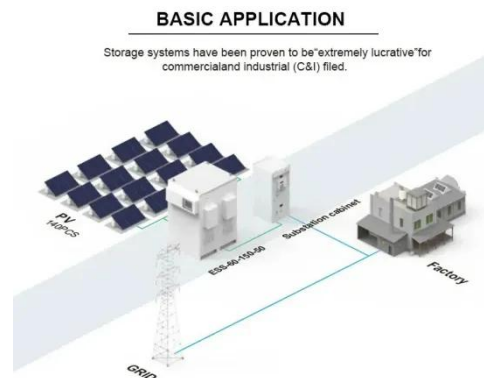

[Learn More](#)

how to repair 12v 6000w inverter step by step, common malfunction in

installation home solar energy storage 12V system, This system is easy!

[Learn More](#)

Inverter Repair , JESS Singapore - Largest Authorised Center Malaysia