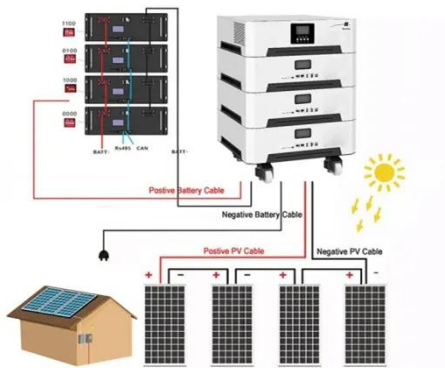

[Learn More](#)

how to repair 12v 6000w inverter step by step, common malfunction in

installation home solar energy storage 12V system, This system is easy!

[Learn More](#)

Inverter Repair , JESS Singapore - Largest Authorised Center Malaysia