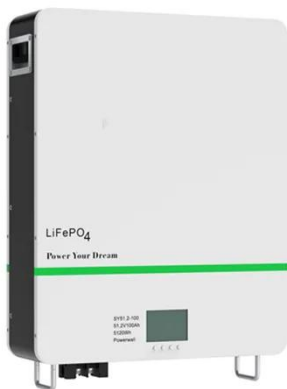

Southeast Asia Modular Battery Cabinet IP54

Sunark Bess Lithium Ion Battery Outdoor Cabinet 100kw 215kw IP54

...

Test the compatibility between the battery and the PC, then install clusters into ISO containers with PCS, HVAC, and fire suppression, followed by grid-simulation testing.

[Learn More](#)

EV BATTERY MANUFACTURING FOR SOUTHEAST ASIA ARC ...

What is a typical battery cabinet? A typical cabinet integrates batteries, racking and chargers into an indoor (NEMA 1 or IP21) or outdoor (NEMA 3R or IP54) rated enclosure. There are many different ...

[Learn More](#)

Battery Cabinets & Racks

Eram Power Electronics Company designs and builds custom DC enclosures for battery systems and/or chargers. A typical cabinet integrates batteries, racking and chargers into an indoor (NEMA 1 or ...

[Learn More](#)

IP54 Cabinet Lithium Battery