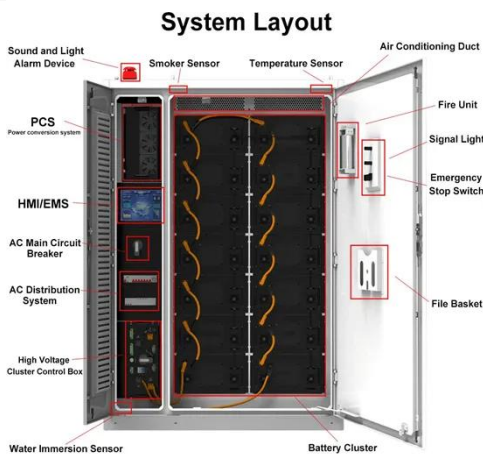

[Learn More](#)

Control systems for generating power plants

PV plant control and management for large-scale power plants. The INGECON SUN Plant Controller is a brand new development to help the grid operator to predict the PV plant performance.

[Learn More](#)

Power Plant Controller (PPC)

Learn how to achieve unparalleled renewable and storage power management with the Hitachi Energy Power Plant Controller.

[Learn More](#)

Power Station Selector

A power station (also called a portable power station, battery generator, or Solar generator) is a rechargeable battery-powered device that supplies electricity to your devices and