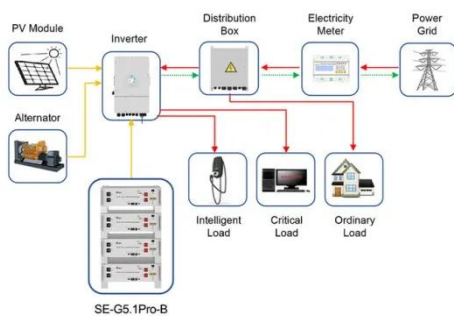

[Learn More](#)

Application scenarios of energy storage battery products