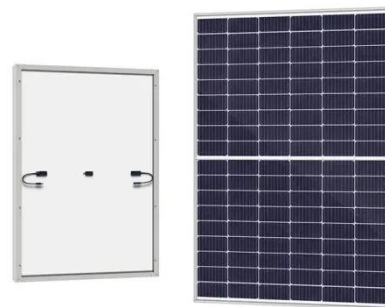

Solar energy storage cabinet solar power generation accessories side

Solar energy storage cabinet solar power generation accessories si

Off-grid energy storage cabinet for solar power generation

Off-grid energy storage cabinet for solar power generation -- PWM inverter technology, quasi-sine wave output, stable power supply.

[Learn More](#)

Solar Battery Storage Cabinet

The LZY solar battery storage cabinet is a tailor-made energy storage device for storing electricity generated through solar systems. They assure perfect energy management to continue power supply without interruption.

[Learn More](#)

Solar Battery Cabinet Equipment Enclosures for on-grid or off-grid

The cabinet save time on-site and provide the customer with a neat, safe enclosure for their solar system installation. Our solar battery cabinet systems are storing Pylontech lithium-iron phosphate (LiFePO) ...