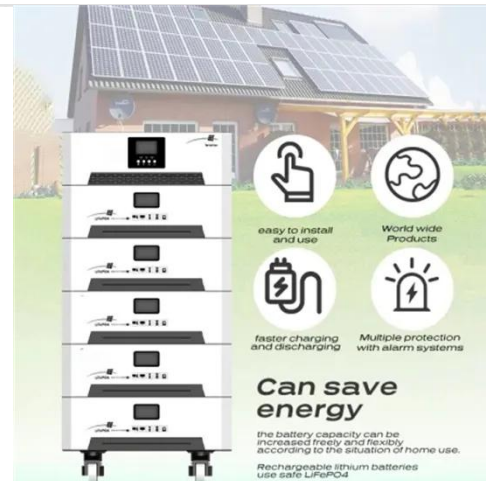

How to Choose the Best Solar Battery Container: A Complete Buying ...

Discover key factors when selecting a solar battery container, including types, specs, safety, and value tips for off-grid or backup power systems.

[Learn More](#)

replace solar container lithium battery station cabinet , etrailer