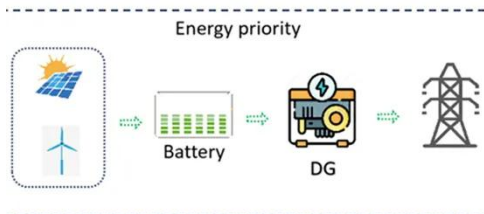

Solar all-in-one machine 60 watts brightness

POLLUX Solar LED Street Light , 60 Watt , Parking Lot Light - Beyond Solar

Introducing the Pollux All in One Pro - an affordable, off-grid lighting solution designed for pathways, parking lots, roadways, trails, and remote areas without conventional power access.

[Learn More](#)

All In One Solar Street Light TZL-SSL-01

PWM/MPPT smart controller is integrated with PIR sensor which controls the light output as full brightness or DIM mode half brightness. 3-7 days lasting in rainy days, 3 year warranty and no ...

[Learn More](#)

Solar Powered Street Lights 60W, 6500LM Solar Powered Street

60W solar powered street lights are no wires and the whole unit is all in one 56 LED super bright solar light, produces 6500 Lumens of Bright mode with 6500K daylight white

[Learn More](#)

SL40 Solar powered 60W, 80W, or