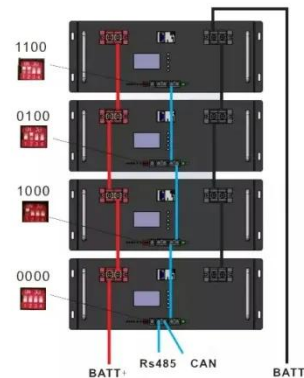

Lego Solar Panels for sale , eBay

Get the best deals for Lego Solar Panels at eBay . We have a great online selection at the lowest prices with Fast & Free shipping on many items!

[Learn More](#)

Unlocking Renewable Energy Play: The Ultimate Guide to LEGO ...