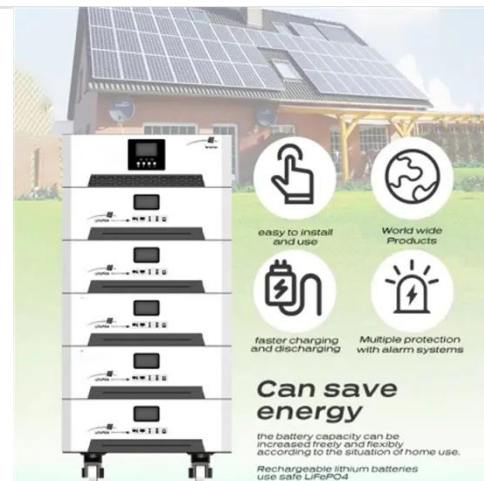

All-in-One Energy Storage Cabinet & BESS Cabinets , Modular, ...

AZE's All-in-One Energy Storage Cabinet & BESS Cabinets offer modular, scalable, and safe energy storage solutions. Featuring lithium-ion batteries, smart BMS, and thermal management, they're ideal ...

[Learn More](#)

Lobamba Energy Storage Cabinet: