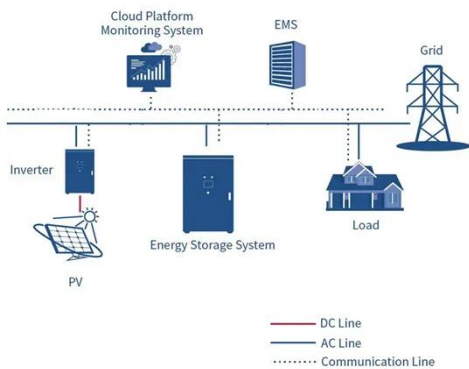

Junction Boxes , Crescent Electric Supply Company

3-1/2 x 2-1/2 Hex head reducing bushing, zinc die-cast, maintains ground path and able to pass ul high current testing.

[Learn More](#)

Junction Boxes , McMaster-Carr

Choose from our selection of junction boxes, including over 2,800 products in a wide range of styles and sizes. Same and Next Day Delivery.