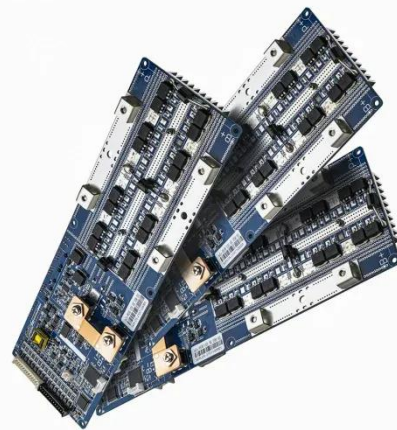

19" Server Rack 37U, 1000mm deep

This 19" Server Rack measures 37U and has got a depth of 1000mm. The server ...

[Learn More](#)

Contact Us

For catalog requests, pricing, or partnerships, please visit:
<https://www.v4venison.co.za>