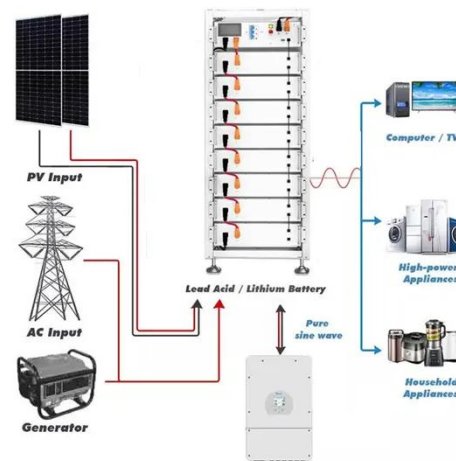

5 key criteria for distributing and managing rack-level power

Footprint to help reduce energy consumption and cooling costs. One way organizations can advance their IT