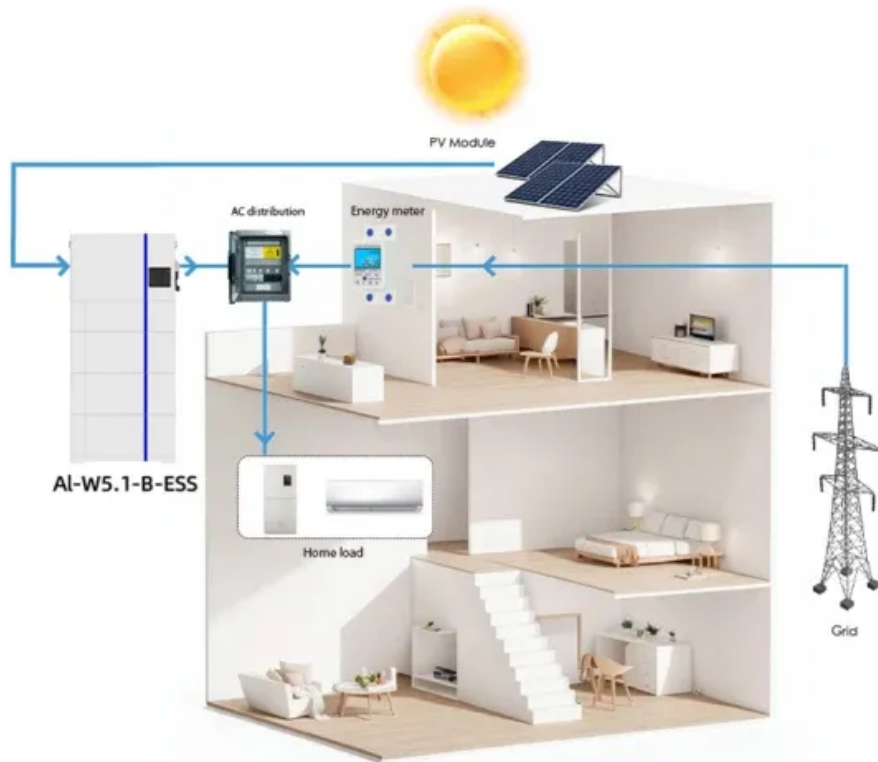

# Sanjing solar inverter 50kW

**SMART GRID & HOME**

### Sanjing 50kw inverter

Discover the SAJ R5 Series smart solar inverter with 0.7-8kW output, high efficiency, lightning protection, and smart monitoring for reliable home solar systems.

[Learn More](#)

### **SAJ R6 On Grid Inverter , 5-50kW High-Efficiency Solar**

The SAJ R6 on-grid inverter offers 5-50kW output, up to 98.8% efficiency, built-in AC & DC surge protection, and optional AFCI for safe, reliable, high-yield

## 50000 Watt DC Solar Inverters

The SMA Sunny Tripower Core1 50-US is a grid-tied 50,000 watt (50 kW) AC output PV solar inverter designed for commercial rooftops, carports, ground mount and repowering legacy solar projects.