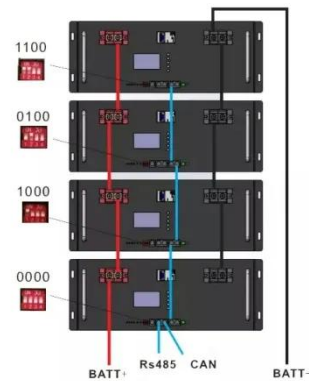

[Learn More](#)

12.BV6Ah

Nominal voltage (V):12.8
 Nominal capacity (Ah):6
 Rated energy (Wh):76.8
 Maximum charging voltage (V):14.6
 Maximum charging current (A):6
 Floating charge voltage (V):13.6~13.8
 Maximum continuous discharge current (A):10
 Maximum peak discharge current @10 seconds (A):20
 Maximum load power (W):100
 Discharge cut-off voltage (V):10.8
 Charging temperature (°C):0~+50
 Discharge temperature (°C):-20~+60
 Working humidity: <95% R.H (non condensing)
 Number of cycles (25 °C, 0.5C, 100%doD): >2000
 Cell combination mode: 32700-4s1p
 Terminal specification: T2 (6.3mm)
 Protection grade: IP65
 Overall dimension (mm):50*70*107mm
 Reference weight (kg):0.7
 Certification: un38.3/msds