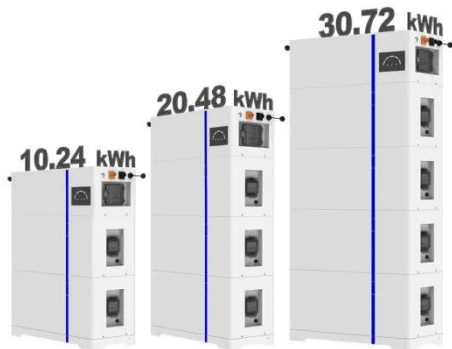

ESS

home battery market. Learn how to choose reliable systems, compare top-ranked companies, and leverage Iceland's ...

[Learn More](#)

AlphaESS STORION-LC-372 Energy Storage Cabinet, Large-Scale Energy Storage

This outdoor battery cabinet incorporates advanced liquid cooling technology. With its high level of system integration, it offers easy installation and enhanced efficiency.