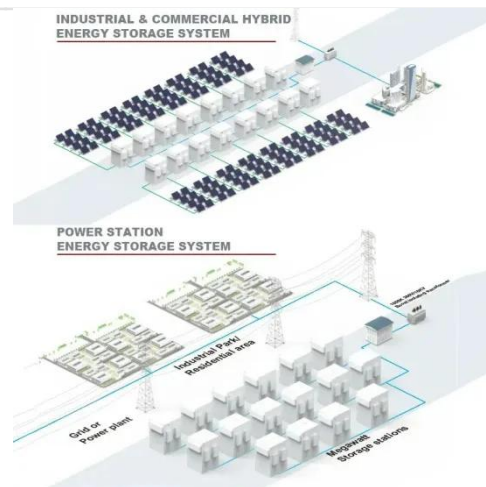

[Learn More](#)

8 Slots Battery Swapping Cabinet

Support remote software upgrade, remote grid power supply switch on and off, remote disable and enable specific slot.

[Learn More](#)

 TAX FREE

Product Model
HJ-ESS-215A(100KW/215KWh)
HJ-ESS-115A(50KW 115KWh)