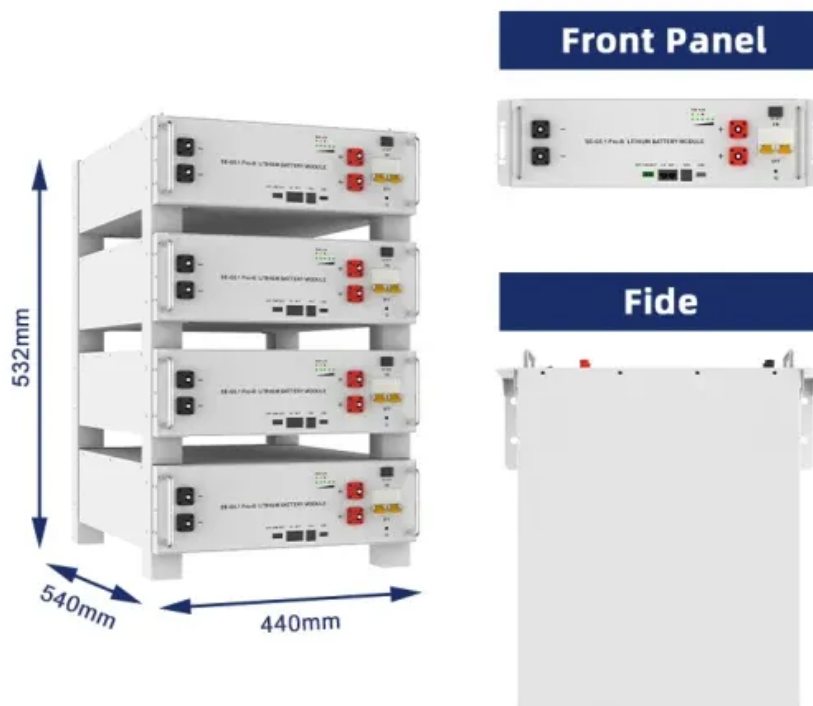

Price of wind power energy storage cabinets for communication base stations

Overview

EK-SG-D03 series outdoor communication energy cabinet is designed for remote communication base stations and industrial sites to meet the energy and communication needs of the sites. Join us as a distributor! Sell locally — Contact us today! Submit Inquiry Get factory-wholesale deals!. Huijue Group's energy storage solutions (30 kWh to 30 MWh) cover cost management, backup power, and microgrids. To cope with the problem of no or difficult grid access for base stations, and in line with the policy trend of energy saving and emission reduction, Huijue Group has launched an. AZE is at the forefront of innovative energy storage solutions, offering advanced Battery Energy Storage Systems (BESS) designed to meet the growing demands of renewable energy integration, grid stability, and energy efficiency. Battery Bank Backup Power: In the event of a power failure, Discover the.

[Learn More](#)

Outdoor Communication Energy Cabinet With Wind Turbine

Highjoule HJ-SG-D03 series outdoor communication energy cabinet is designed for remote communication base stations and industrial sites to meet the energy and communication needs of ...

[Learn More](#)

Wind power communication equipment base station energy storage ...

Base station energy cabinet: floor-standing, used in communication base stations, smart cities, smart transportation, power systems, edge sites and other scenarios to provide stable power

[Learn More](#)

Integrated Solar-Wind Power Container for Communications

This large-capacity, modular outdoor base station seamlessly integrates photovoltaic, wind power, and energy storage to provide a stable DC48V power supply and optical distribution.