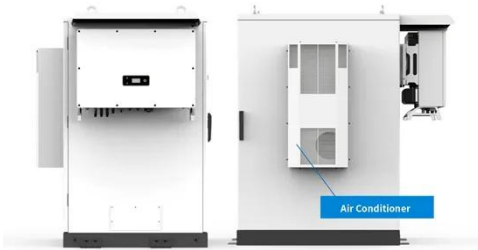

220V AC output that can transform your power needs in unexpected ways.

[Learn More](#)

Best Portable Power Stations With 220V AC Outlets for Outdoor and ...

When it comes to reliable power supply off the grid, a portable power station with 220V AC outlet is indispensable. Whether you're camping, traveling, or preparing for emergencies, these ...

[Learn More](#)