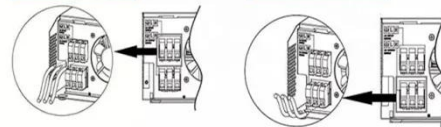

**42u 600-1200mm Depth Rack
Cabinets for It Equipment or AV
Receiver**

The Huateng cabinet has the characteristics of stability and reliability, flexible assembly, and elegant appearance. All steel materials are made of high-quality cold-rolled steel plates, and the surface is ...

[Learn More](#)

**NORTHWEST+POWER+STORAGE+CA
BINET,+1200MM+DEEP :, ...**

NORTHWEST+POWER+STORAGE+CABIN
ET,+1200MM+DEEP, request quote,price