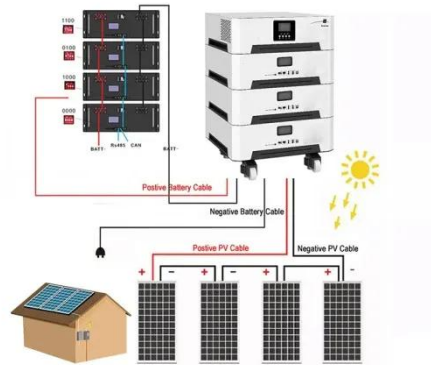

White, 2124H x 600W x 1200D mm

Heavy-duty, locking, 45U White Server Rack Cabinet that accommodates all standard 19-inch rackmount equipment and ships fully assembled for quick and easy deployment in secure, high ...

[Learn More](#)

NavePoint 42U Server Rack Cabinet, 1200mm depth, Cable ...

The mounting rail depth is marked and adjustable in 10 mm increments between 6 and 37.5 inches deep. Perforated front and French rear doors improve airflow. Quick-release, locking side panels give ...

[Learn More](#)

Lenovo 42U 1200mm Deep Racks Product Guide

Lenovo 42U 1200 mm Deep Rack offerings are industry-standard 19-inch server cabinets that are designed for high availability server environments. They are optimized to help maximize floor ...

[Learn More](#)