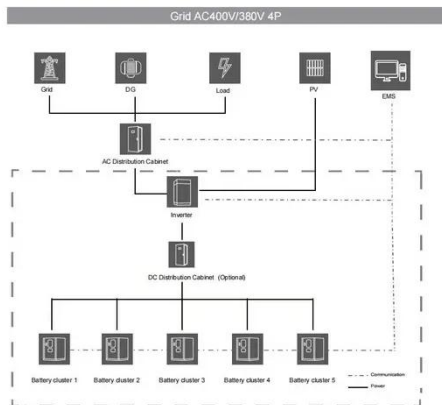

tips.

[Learn More](#)

Portugal , History, Flag, Population, Cities, Map, & Facts , Britannica

Portugal, country lying along the Atlantic coast of the Iberian Peninsula in southwestern Europe. Once continental Europe's greatest power, Portugal shares commonalities, geographic and ...

[Learn More](#)

Portugal Travel Advisory , Travel.State.gov

Prepare for your trip to Portugal by reviewing the State Department Travel Advisory, entry and exit requirements, local laws, and U.S. embassy tips.

[Learn More](#)

Contact Us

For catalog requests, pricing, or partnerships, please visit:
<https://www.v4venison.co.za>