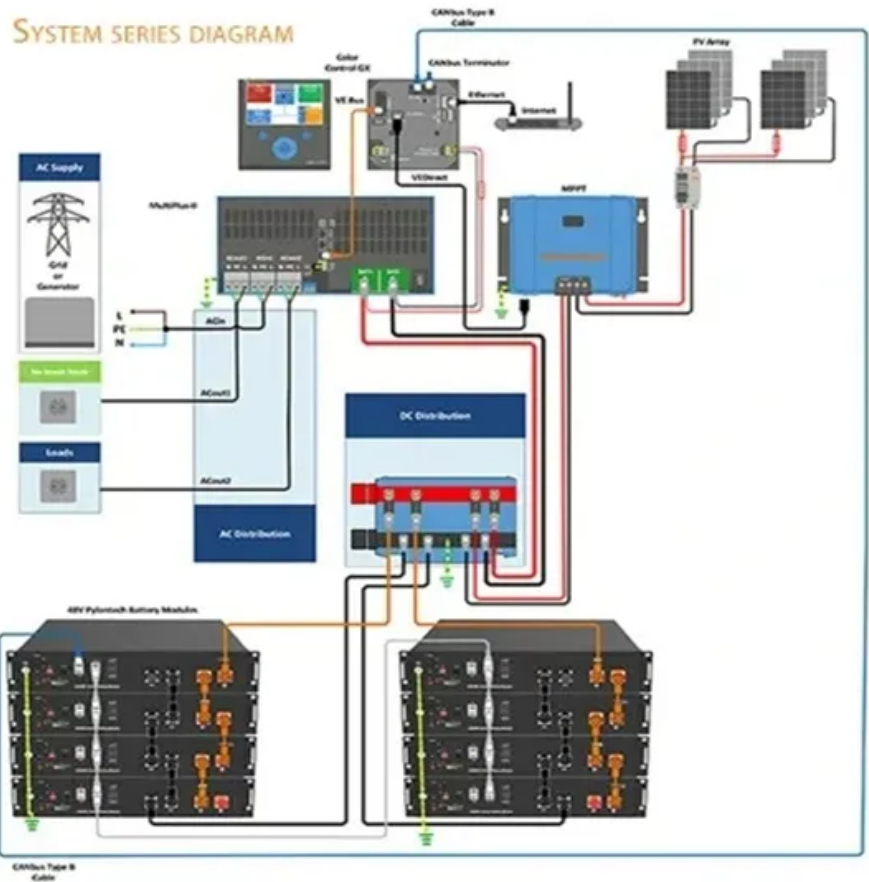

Play Solar Power Station