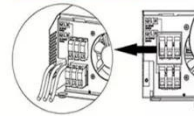

trapezoidal roof profiles. Wit

[Learn More](#)

Pitched Roof Solar PV Mounting Bracket System Structure

Pitched roof solar pv mounting bracket system designs with great flexibility both for commercial and residential roof solar system. It is suitable for installing framed and frame-less modules flushed to the ...

[Learn More](#)

AC input wires

AC output wires

Pitched Roof Systems & Components

We offer pitched roof mounting systems & components that ensure easy installation, superior weather resistance, and optimal panel orientation for maximum energy production.

[Learn More](#)

Roof Anchor System for Solar Panels

A guide for choosing, installing, and flashing roof anchoring systems for solar panels.