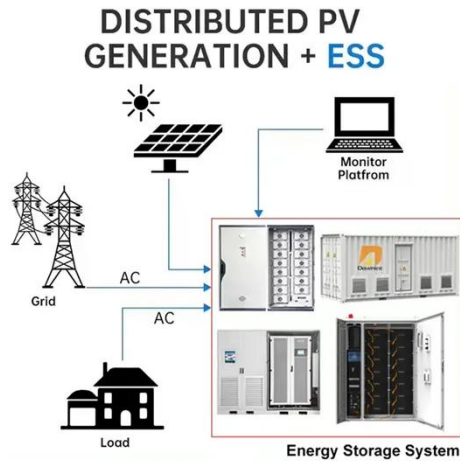

Photovoltaic panel 285w monocrystalline

Trina Solar > 285 Watt Black Frame Solar Panel

Trina Solar 285 Watt Black Frame Solar Panel - BoB - TSM-285DD05A.05 o EcoDirect sells Trina Solar Panels at the lowest cost. Order Online or Call Us! 888-899-3509.

[Learn More](#)

Monocrystalline Solar Panel 285W

KF Solar Tech Group Corp. is a professional manufacturer and supplier of high performance 285w monocrystalline solar panels.

[Learn More](#)